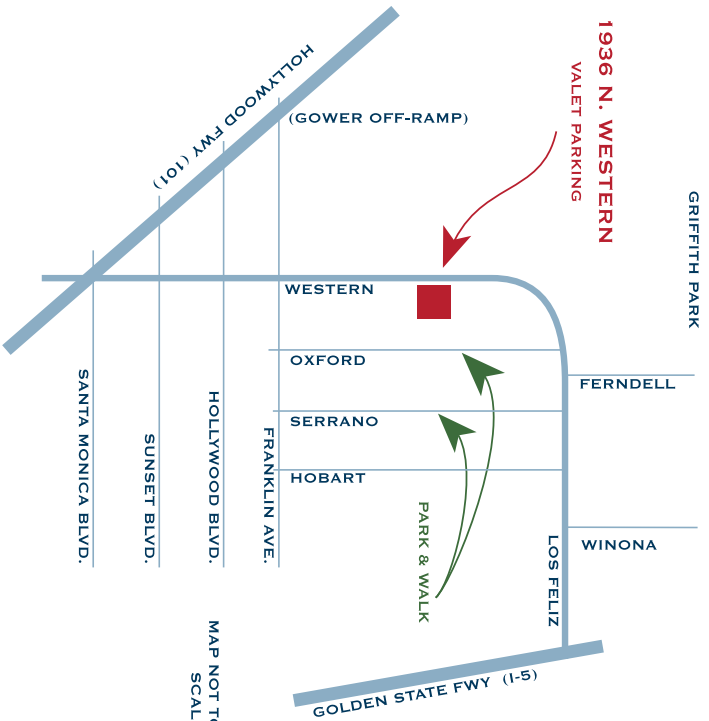

THERE IS NO PARKING ON WESTERN.
PARKING IS AVAILABLE ON NEARBY STREETS.